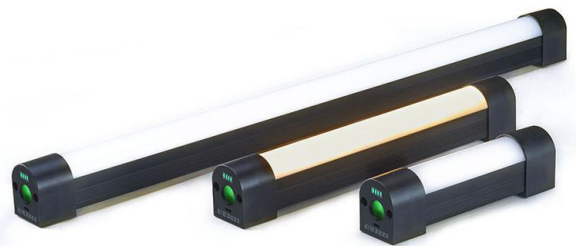

## Quasar T12 Crossfades

T12 tube able to adjust from flame (2000k) to daylight (6000k)  
Comes with P1-G grounded bi-pin connector

Q25W2060XG 2ft - ~~\$175~~ **\$87.50**  
Q50W2060XG 4ft - ~~\$275~~ **\$137.50**  
Q100W2060XG 8ft - ~~\$475~~ **\$237.50**

## Quasar Q-LED Rainbow

RGB tube with built in dimmer  
Wired and Wireless DMX availability  
Able to run on 10-26 VDC batteries

Q25WRGBX 2ft - ~~\$450~~ **\$399.99**  
Q50WRGBX 4ft - ~~\$680~~ **\$524.99**

## Quasar Q-LED Lithium Ion

Dimmable Battery Powered Bi-color LED  
Runs up to 4 hours at full intensity on a single charge

Q5W3056S 7" - \$100  
Q10W3056S 12" - \$200  
Q20W3056S 24" - \$300

Light Kits available

## Quasar T8 Lamps

Single color temperature T8 tube  
Available in 3000k or 5600k  
Comes with P1-Z undergrounded bi-pin connector

Q15W56T8 5600k 2ft - \$45  
Q15W30T8 3000k 2ft - \$45  
Q30W56T8 5600k 4ft - \$75  
Q30W30T8 3000k 4ft - \$75